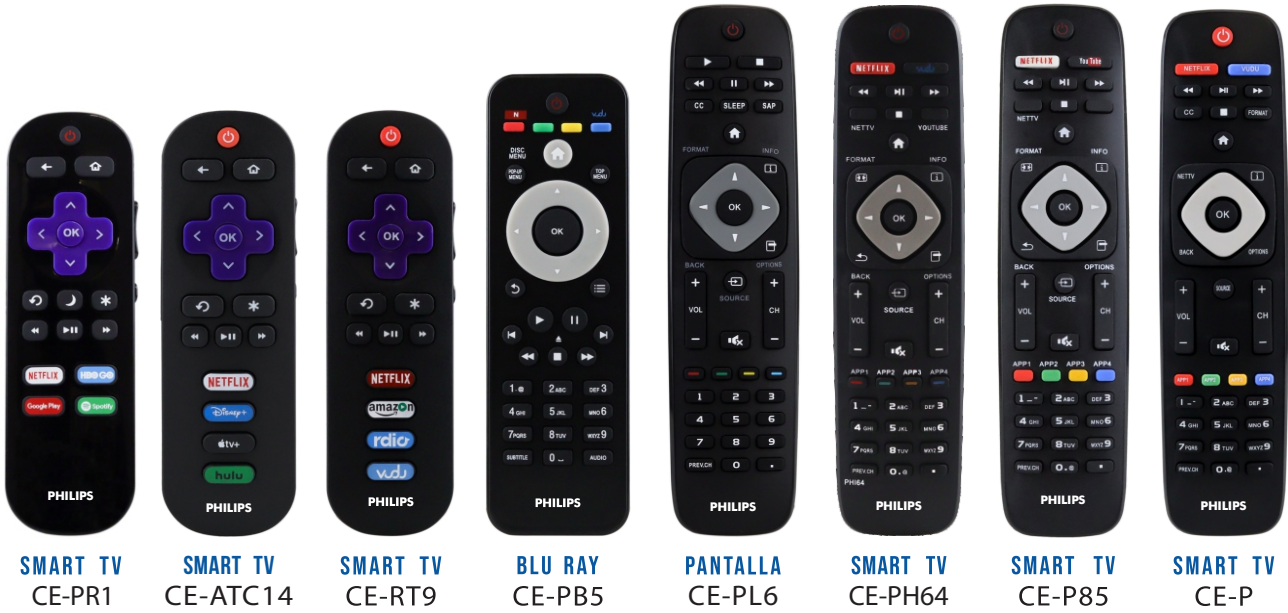

SMART TV
CE-PR1

SMART TV
CE-ATC14

SMART TV
CE-RT9

BLU RAY
CE-PB5

PANTALLA
CE-PL6

SMART TV
CE-PH64

SMART TV
CE-P85

SMART TV
CE-P

PHILIPS